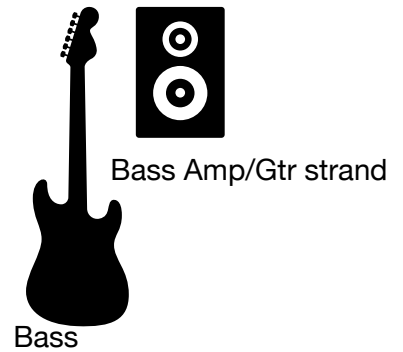

# THE BLUE EYED SOULS / STAGE PLOT

Gtr Amp/Gtr stand,  
mic w/boom

Guitar/Vox

Drums  
Standard concert kit  
with all hardware,  
cymbals, pedal & throne

Bass Amp/Gtr stand

Bass

Keys/Vox

1 keyboard for organ & piano,  
mic w/boom

Sax/Vox, Handheld  
wireless w/boom,  
Sax is wireless clip-  
on

Lead Vox, Handheld  
wireless on straight  
stand, 2nd straight  
stand for iPad

Keys/Vox

2 keyboards for organ & piano, dual stand,  
mic w/boom, 2nd mic stand for iPad